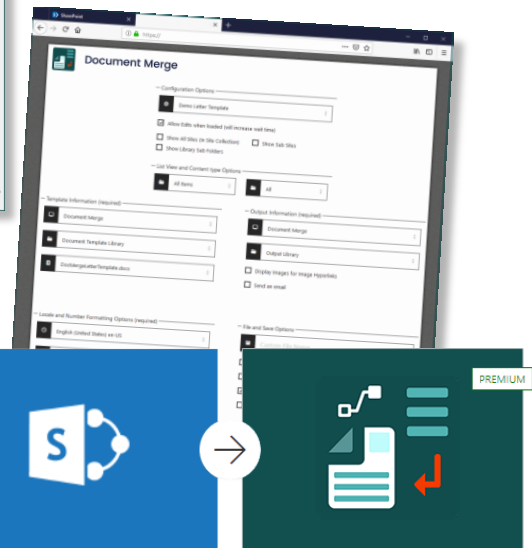

## Document Flow for SharePoint

Is the simple, fast and clean way to merge list data into Word, Excel & PowerPoint templates  
With Microsoft Flow

“Our entire organization is now using Document Merge for SharePoint on a daily basis and it has become a must have tool.”

Merge multiple Word documents into one

Repeating rows for merging with Excel

Available in the Microsoft Flow Store

“I don't know how I coped before Document Merge!”

SharePoint

Document Flow

CIRRUS SOFT have decades of combined experience with SharePoint consultancy & application development. We're here to help you, help your clients by creating best of breed, companion applications.