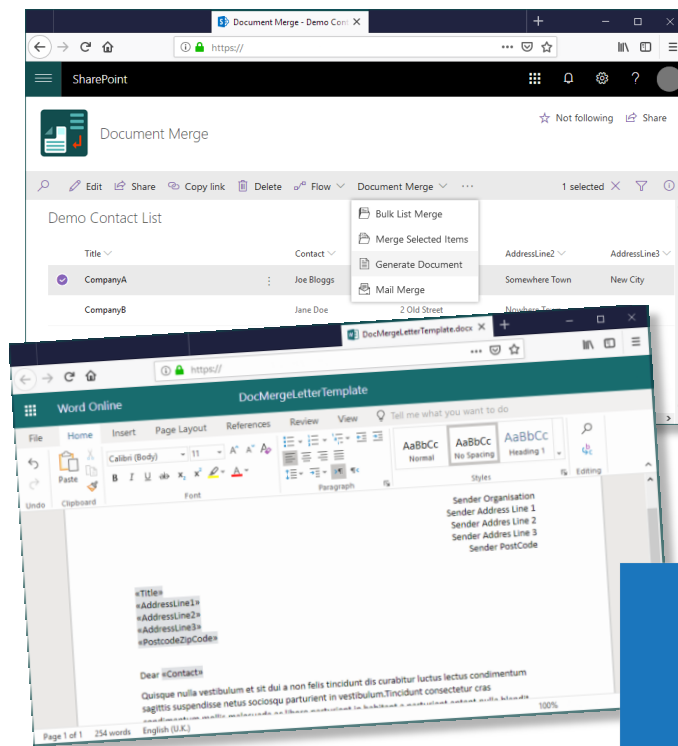

DOCUMENT FLOW

for SharePoint

“We have booked over 5000 courses, each of which will have created a minimum of 2 letters merged. This function has saved us a huge amount of admin time.”

Document Flow for SharePoint

Is the simple, fast and clean way to merge list data into Word, Excel & PowerPoint templates
With Microsoft Flow

“Our entire organization is now using Document Merge for SharePoint on a daily basis and it has become a must have tool.”

Merge multiple Word documents into one

Repeating rows for merging with Excel

Available in the Microsoft Flow Store

“I don't know how I coped before Document Merge!”